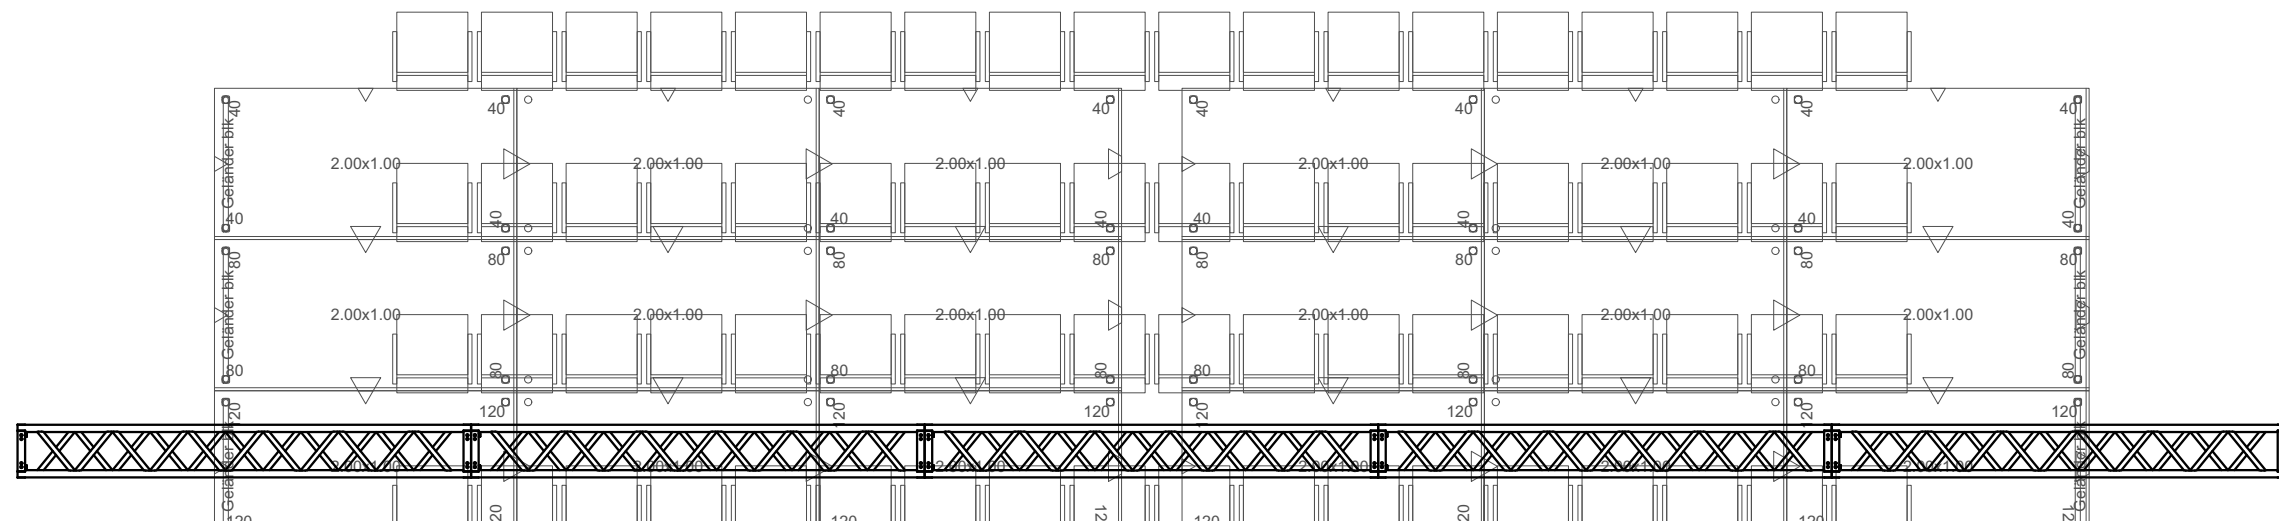

Theater 2

T2-3

T2-2

T2-1

Theater 1

Maßstab: 1:50

Traversen West

M 1:50