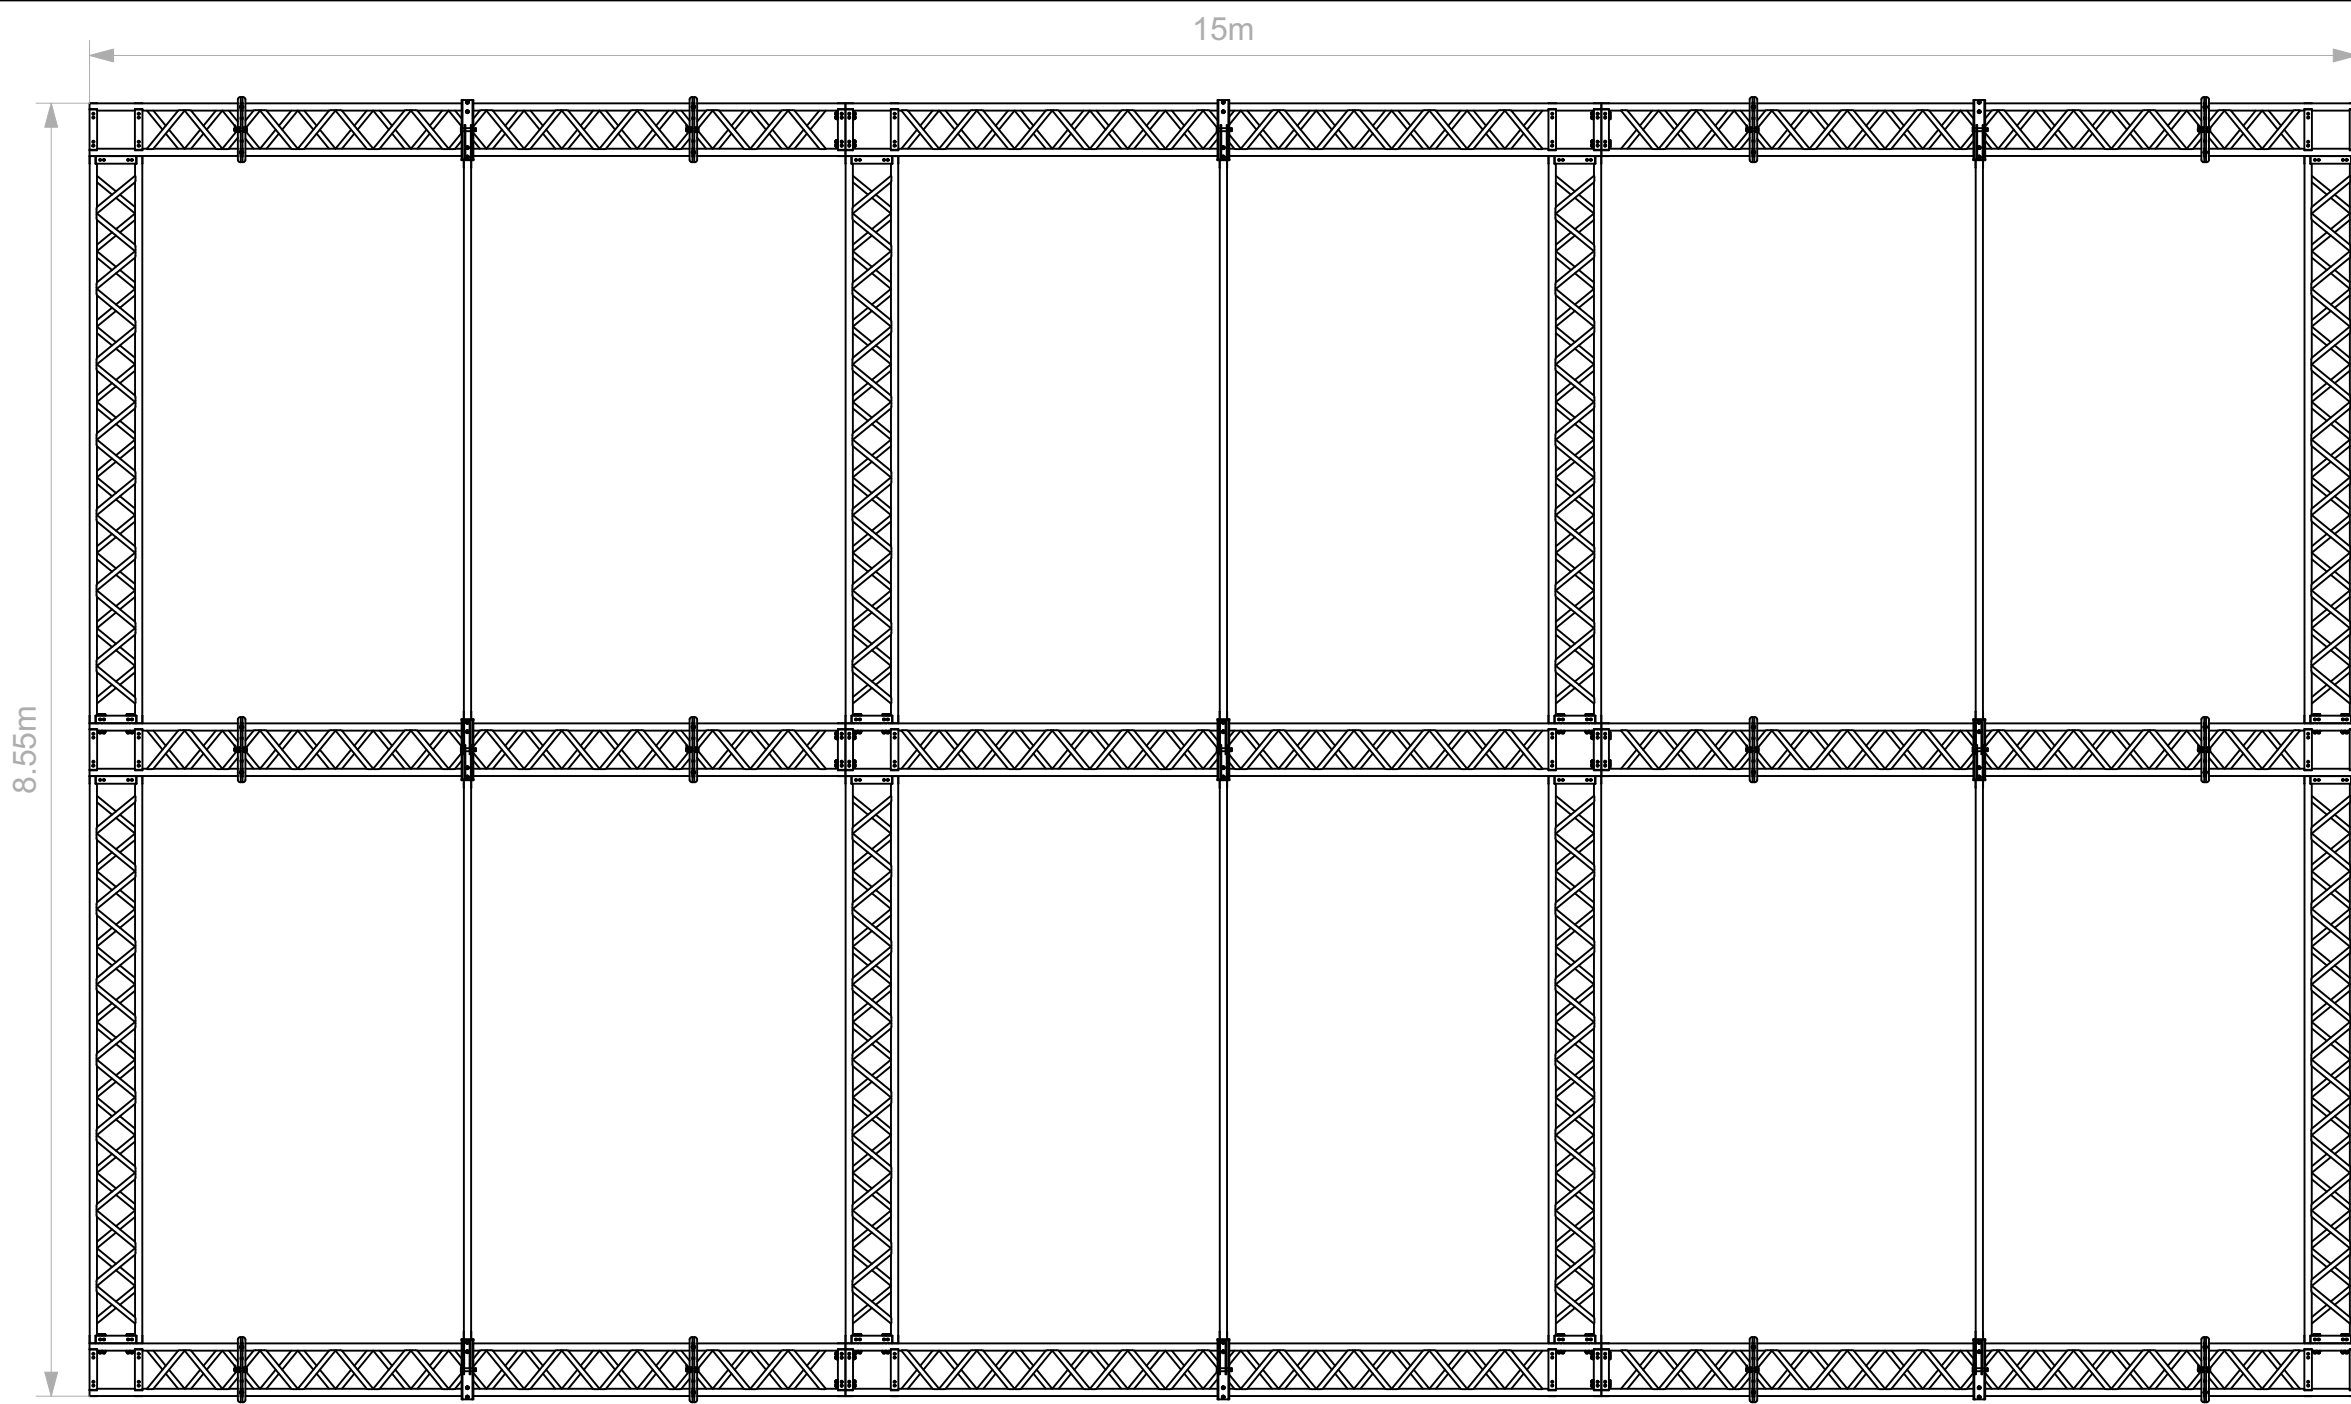

Theater 2

T2-3

T2-2

T2-1

Theater 1

Maßstab: 1:50

Traversen West

M 1:50